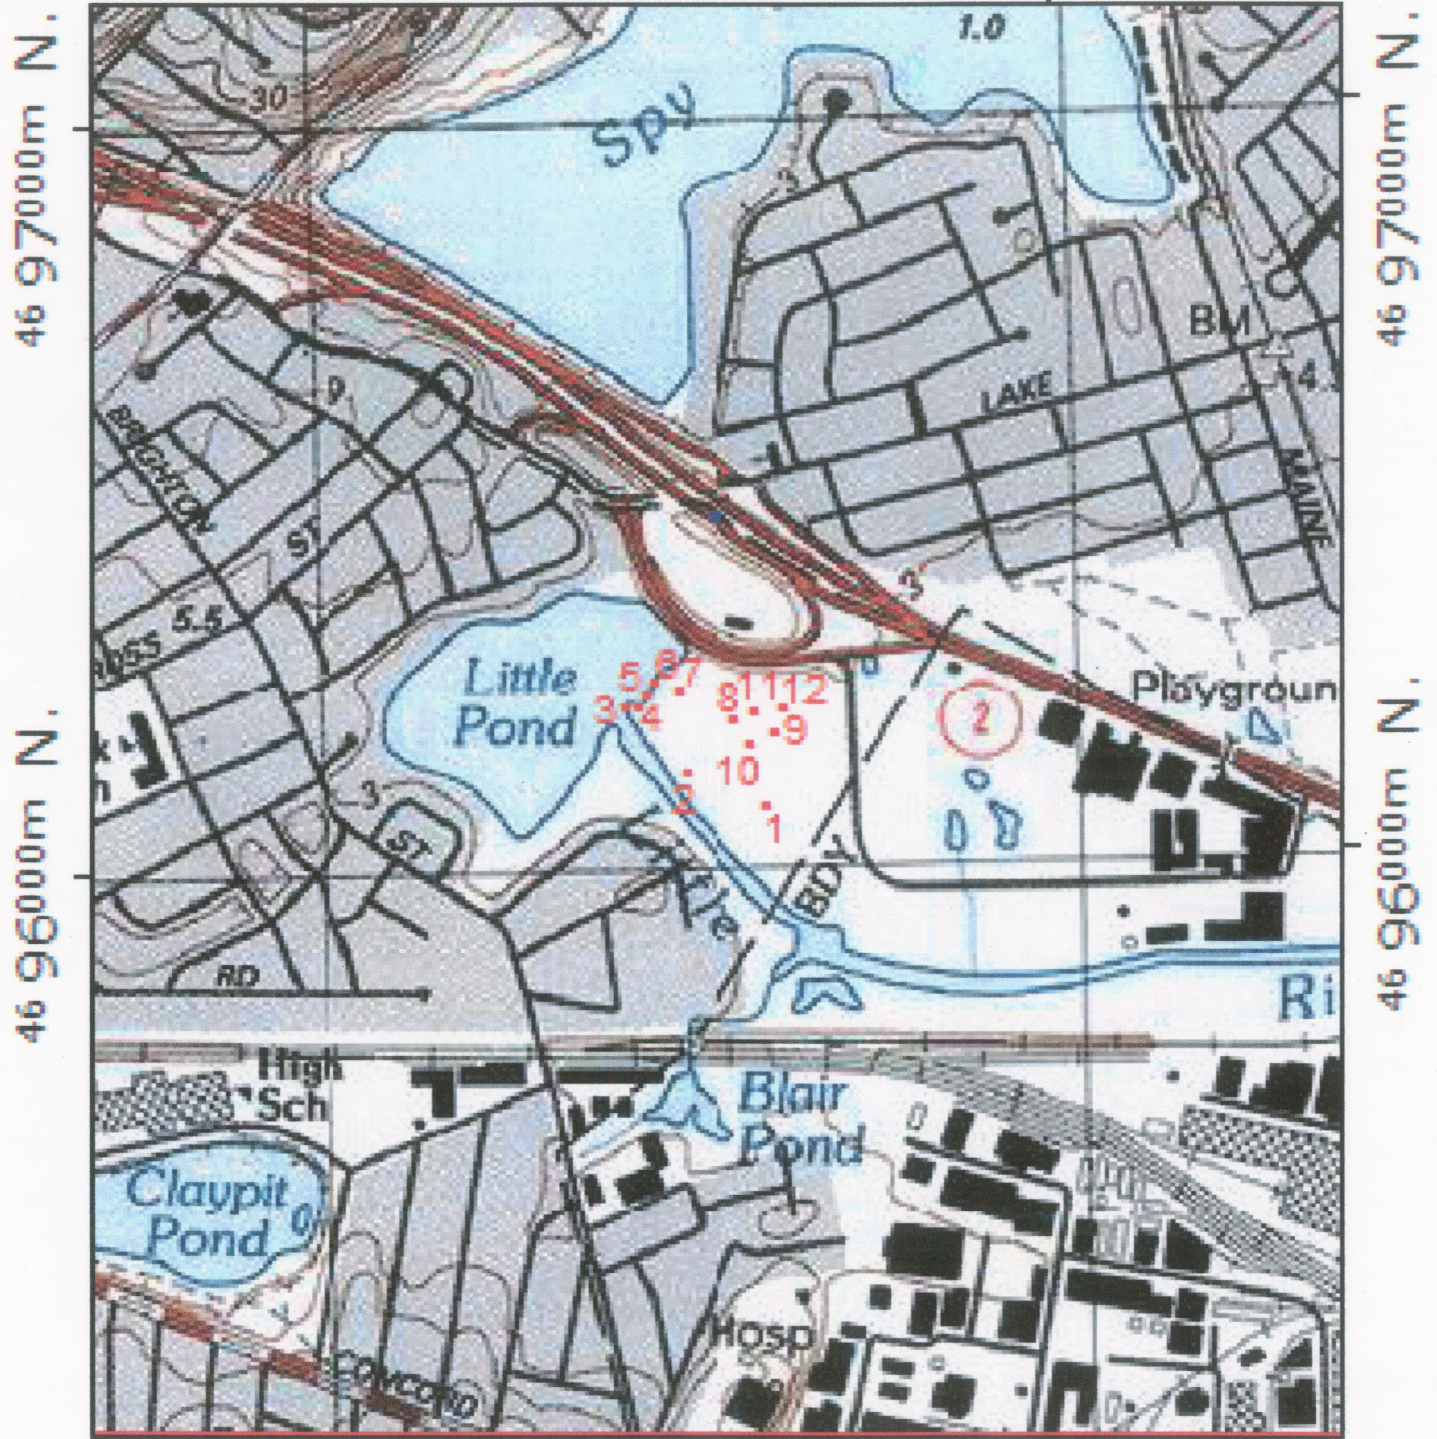

Belmont Uplands Track and Sign Points-Jan 08

NAD27 Zone 19T 323000m E.

NAD27 Zone 19T 323000m E.

Map created with TOPO!® ©2003 National Ge